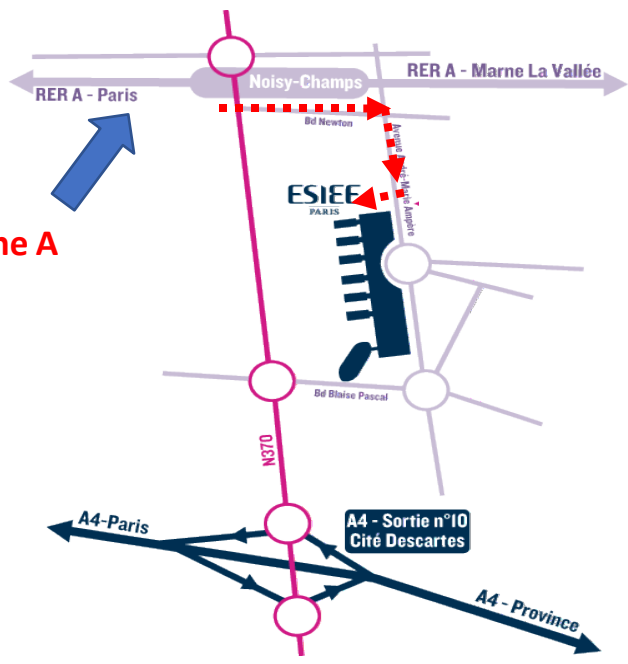

ESIEE Building : access plan

Entrance to ESIEE Paris

From RER station : Line A Noisy-Champs

Train map : Line A → ESIEE Paris is located at Noisy-Champs station

ESIEE Building : Floor plan

Tapez pour saisir le texte

Control access :
Don't forget your
passeport

Entrance to the
building