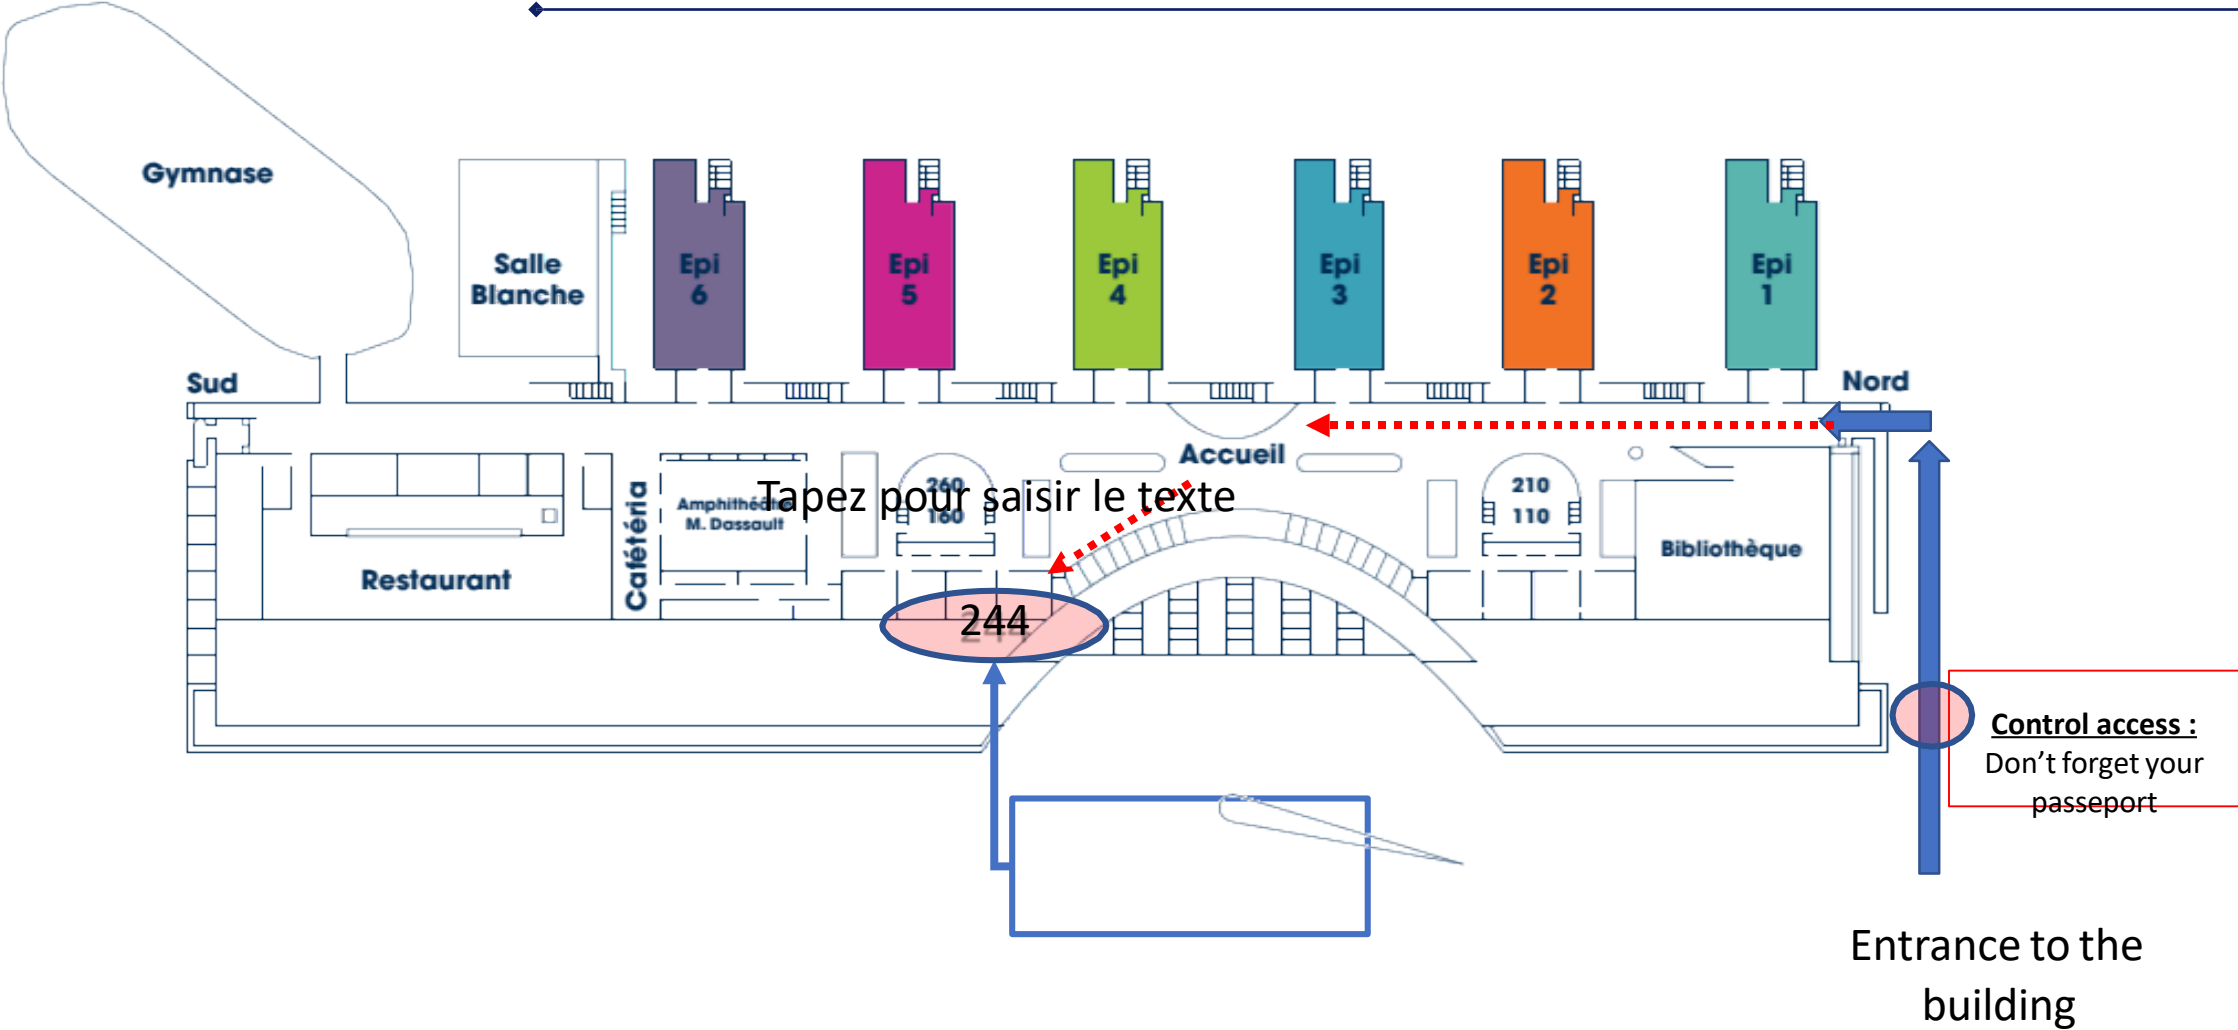

ESIEE Building : access plan

Entrance to ESIEE Paris

From RER station : Line A Noisy-Champs

Train map : Line A → ESIEE Paris is located at Noisy-Champs station

ESIEE Building : Floor plan

Tapez pour saisir le texte

Control access :
Don't forget your
passeport

Entrance to the
building